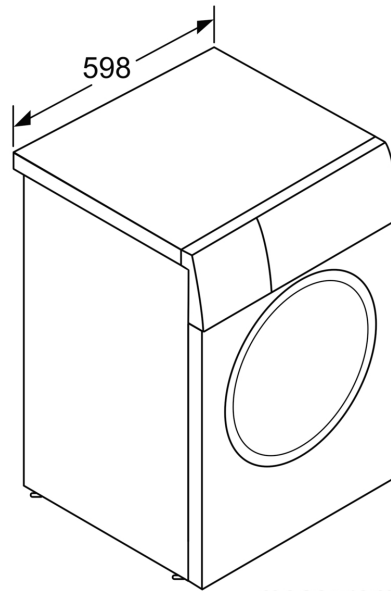

**Series 8, washing machine, front
loader, 9 kg, 1400 rpm
WGB244A0GC**

Measurements in mm

measurements in mm