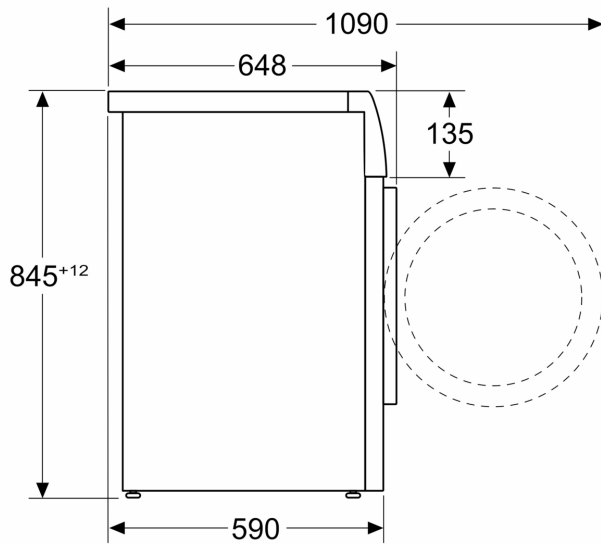

Built-in / Free-standing: Free-standing
 Door hinge: Left
 Color / Material body: White
 Length electrical supply cord: 160.0 cm
 Height of the appliance: 845 mm
 Dimensions of the product: 845x598x590 mm
 Wheels: No
 Net weight: 75.9 kg
 Drum volume: 60 l
 Door Frame: Chrome, blackgray
 Noise level washing: 52 dB(A) re 1pW
 Connection rating: 2300 W
 Fuse protection: 10 A
 Voltage: 220-240 V
 Frequency: 50 Hz
 Energy Star Qualified: Yes
 Cord Included: Yes
 Plug type: GB plug
 Length of supply hose (in): 59.05 "
 Dimensions of the packed product: 35.03 x 25.39 x 26.77
 Net weight: 167.000 lbs
 Gross weight: 170.000 lbs
 Length of drain hose: 150.00 cm
 Length of supply hose: 150.00 cm
 Dimensions of the packed product (HxWxD): 890 x 645 x 680 mm
 Gross weight: 77.2 kg
 Connection rating: 2300 W
 Fuse protection: 10 A
 Voltage: 220-240 V
 Frequency: 50 Hz
 Water protection system: Multiple water protection system
 Maximum spin speed: 1400 rpm
 Spin speed options: Variable
 Digital countdown indicator: Yes
 Drying progress indicator: LED-display
 Maximum capacity in kg (EU 2017/1369): 9.0 kg

- Foam detection system
- AquaSensor for optimum rinse results: Yes
- Unbalanced load detection
- Childproof door lock
- Buzzer
- Self cleaning detergent drawer

Technical information

- Can be built-under
- Dimensions (H x W): 84.5 cm x 59.8 cm
- Appliance depth: 59.0 cm
- Appliance depth incl. door: 64.8 cm
- Appliance depth with open door: 109.0 cm

**Series 8, washing machine, front
loader, 9 kg, 1400 rpm
WGB244A0GC**

Measurements in mm

measurements in mm